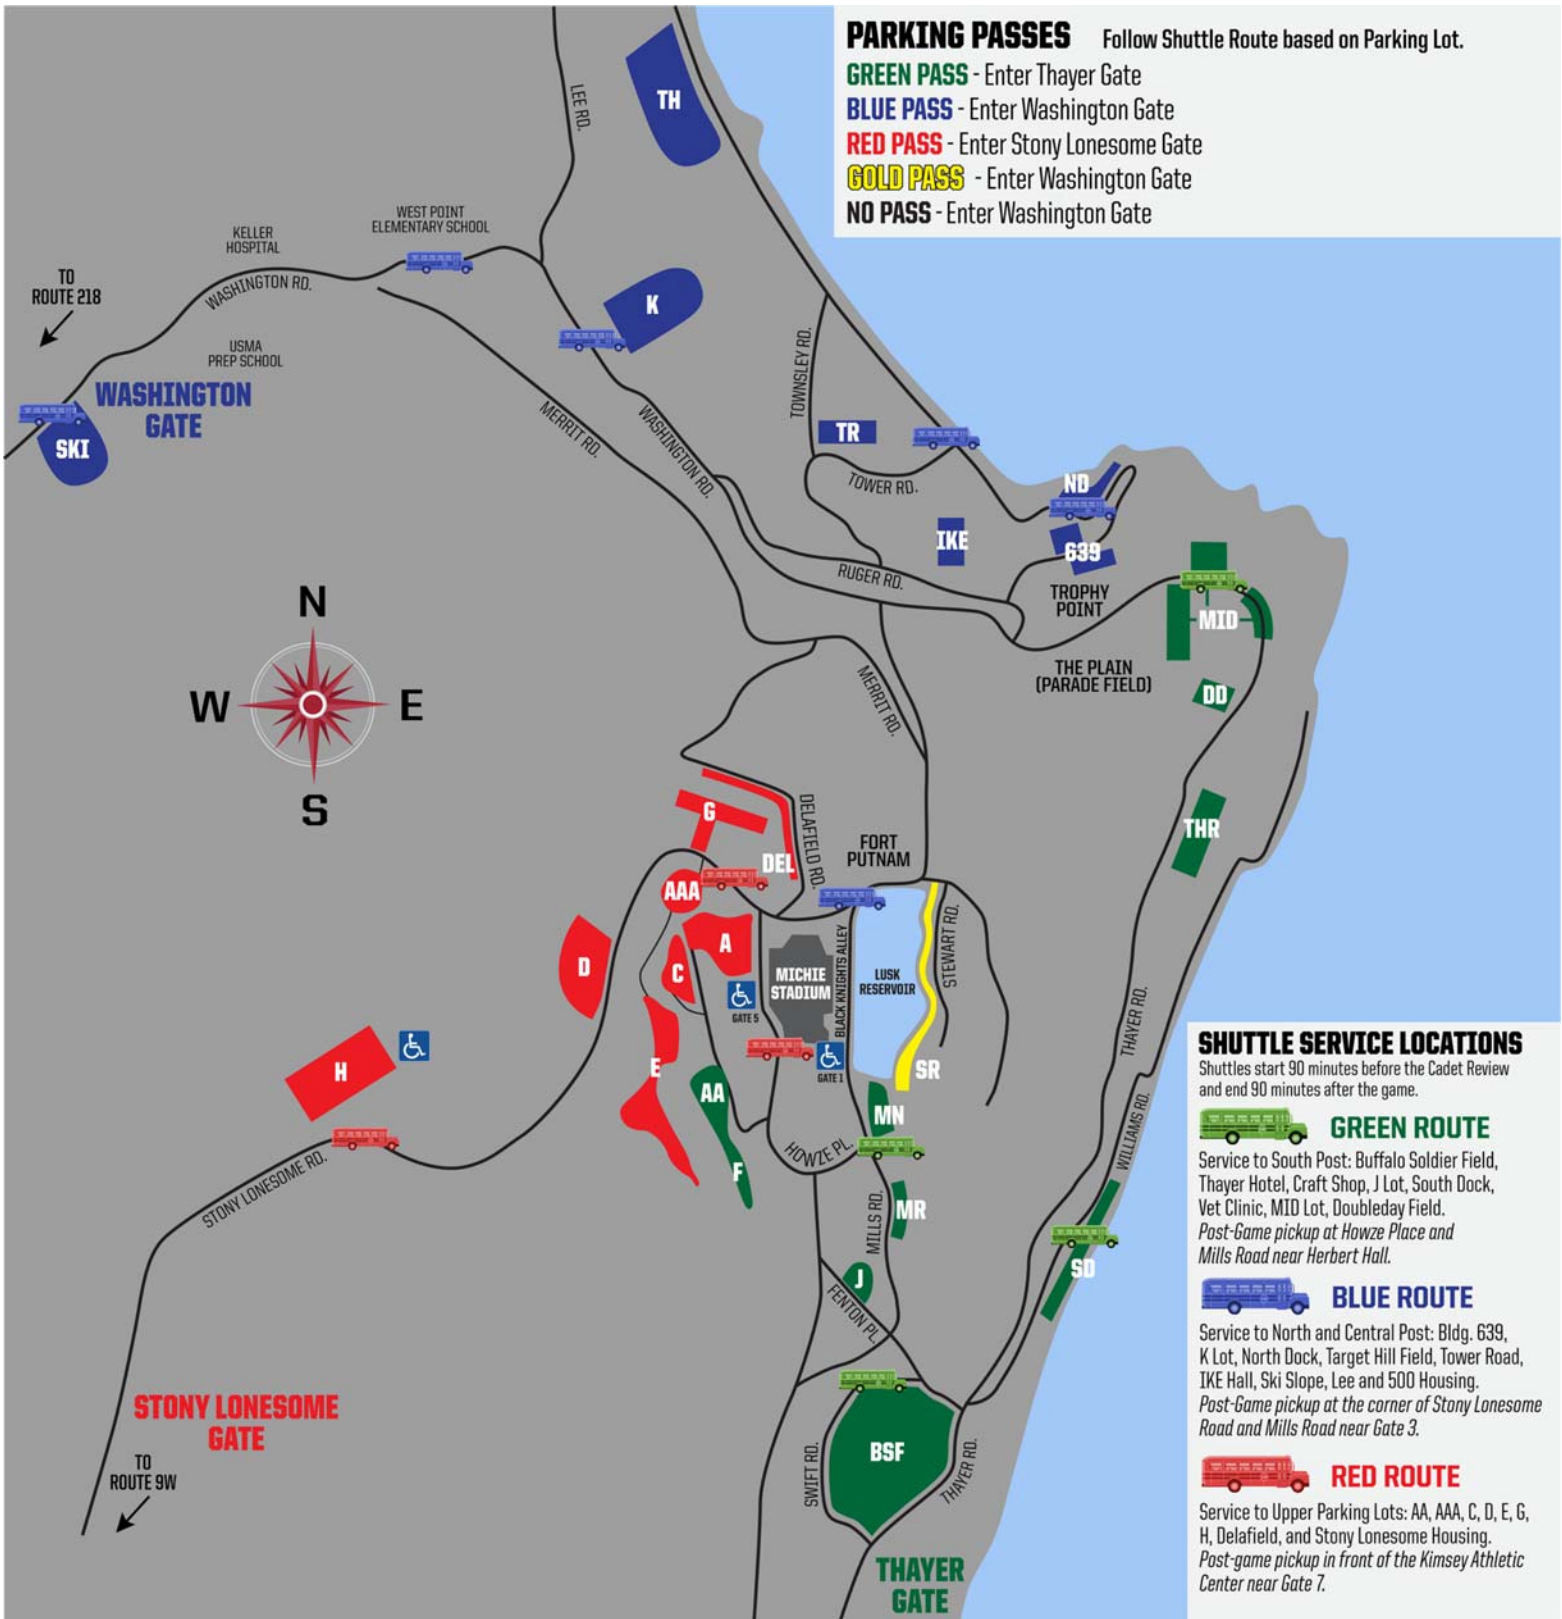

PARKING PASSES Follow Shuttle Route based on Parking Lot.

GREEN PASS - Enter Thayer Gate

BLUE PASS - Enter Washington Gate

RED PASS - Enter Stony Lonesome Gate

GOLD PASS - Enter Washington Gate

NO PASS - Enter Washington Gate

SHUTTLE SERVICE LOCATIONS

Shuttles start 90 minutes before the Cadet Review and end 90 minutes after the game.

GREEN ROUTE
 Service to South Post: Buffalo Soldier Field, Thayer Hotel, Craft Shop, J Lot, South Dock, Vet Clinic, MID Lot, Doubleday Field.
 Post-Game pickup at Howze Place and Mills Road near Herbert Hall.

BLUE ROUTE
 Service to North and Central Post: Bldg. 639, K Lot, North Dock, Target Hill Field, Tower Road, IKE Hall, Ski Slope, Lee and 500 Housing.
 Post-Game pickup at the corner of Stony Lonesome Road and Mills Road near Gate 3.

RED ROUTE
 Service to Upper Parking Lots: AA, AAA, C, D, E, G, H, Delafield, and Stony Lonesome Housing.
 Post-game pickup in front of the Kimsey Athletic Center near Gate 7.