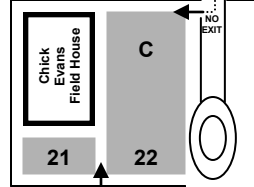

**PARKING PASS REQUIRED PARKING LOTS**  
*Lots open 5 hours prior to kickoff*

★ Shuttle available from parking lots to stadium

Amie Glidden Road

TO 88