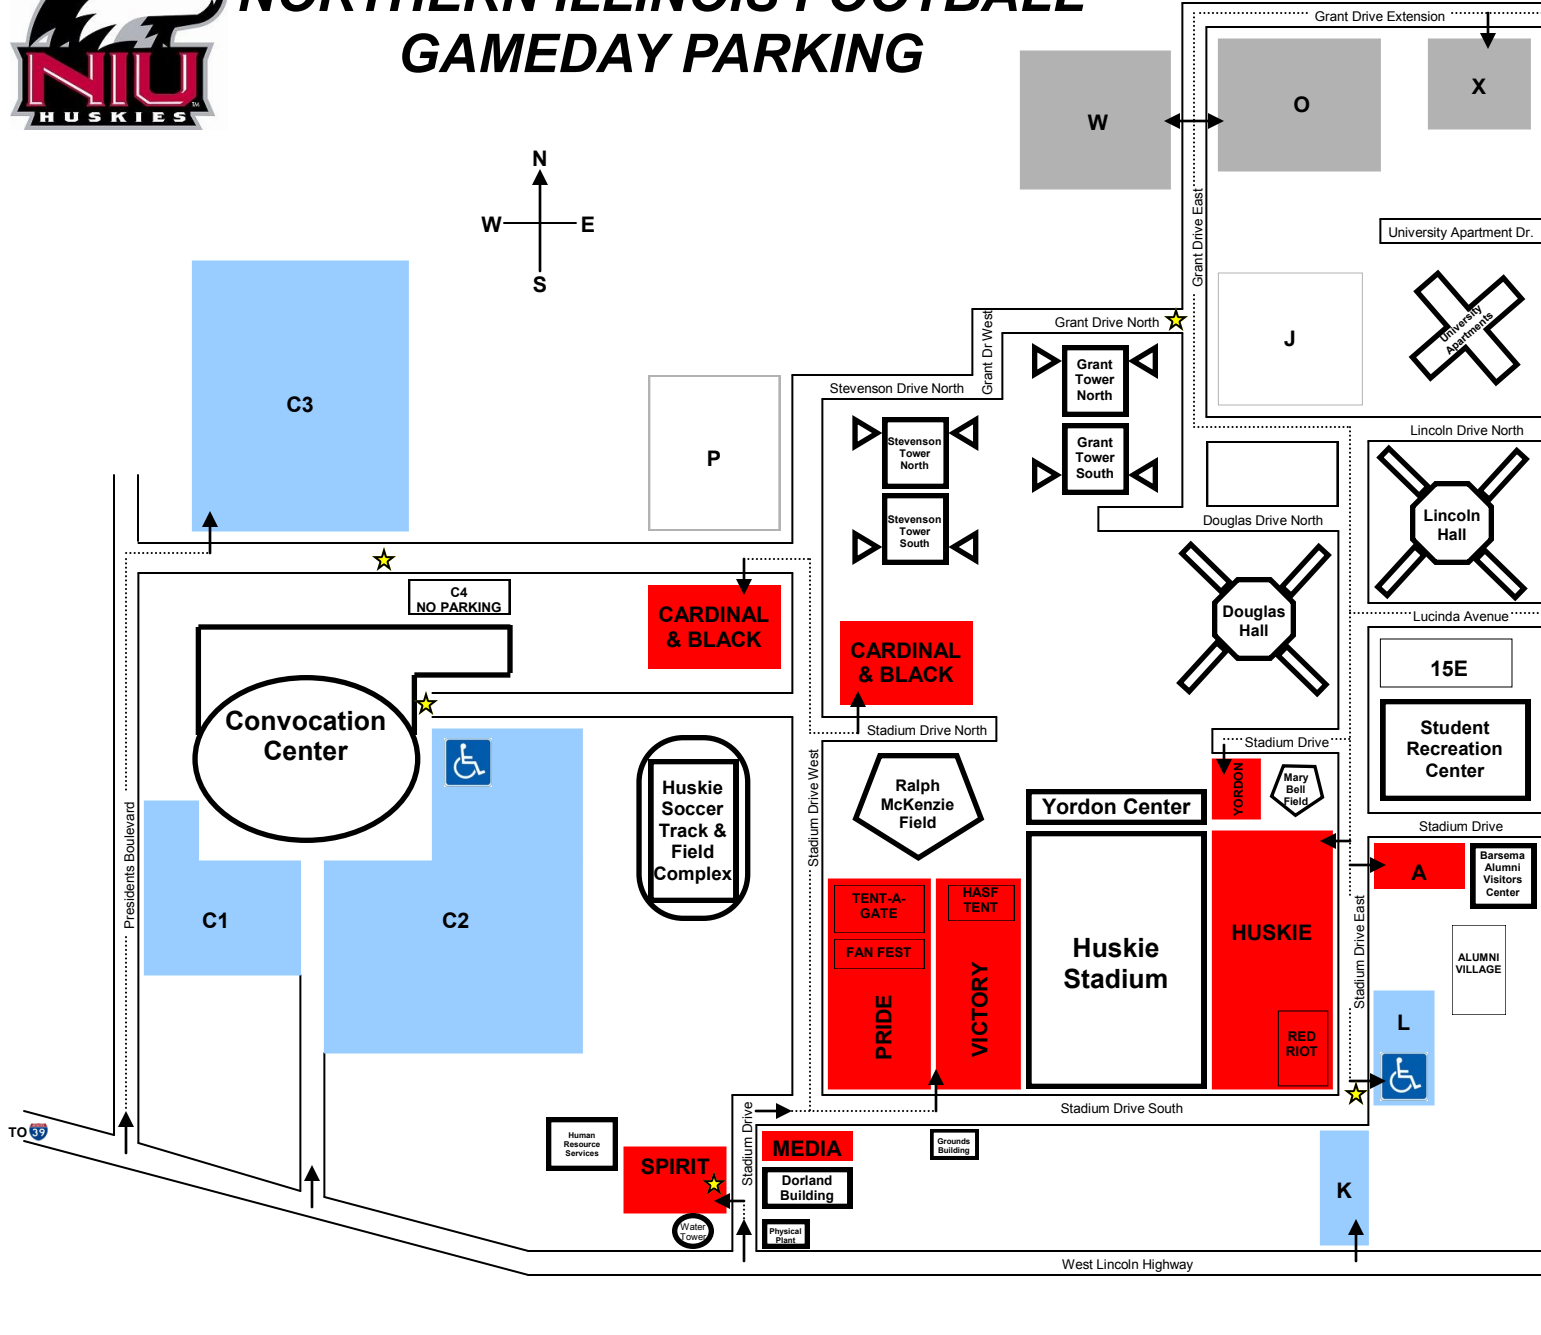

# NORTHERN ILLINOIS FOOTBALL GAMEDAY PARKING

**CONVOCAION CENTER/HDCP/ LOT K PARKING**  
Cars \$10  
Buses/Vans \$15  
*Lots open 3 1/2 hours prior to kickoff*

**STANDARD PARKING**  
Cars \$5  
Buses/Vans \$10  
*Lots open 3 1/2 hours prior to kickoff*

**PARKING PASS REQUIRED PARKING LOTS**  
*Lots open 5 hours prior to kickoff*

★ Shuttle available from parking lots to stadium

Amie Glidden Road

TO 88